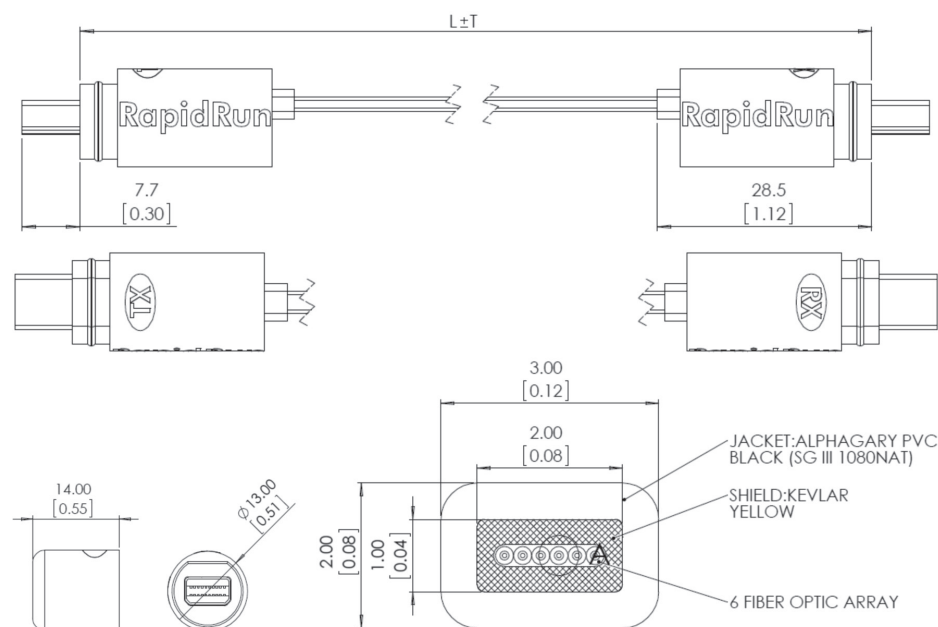

Please note: Each complete RapidRun Optical solution requires a break-away flying lead or wall plate to terminate each end of the runner cable. Each runner requires (2) break-away flying leads, (2) wall plates, OR (1) break-away flying lead and (1) wall plate.

Note:

- RapidRun Optical Runners are directional cables that require the TX to be installed at the source side and the RX to be installed at the display side.
- RapidRun Optical Fiber Pulling Eye sold separately. (2212-60155-001)

TECHNICAL MARKETING DOCUMENT

Specifications | RapidRun® Optical Runner Cables

ELECTRICAL:

Resolutions Supported: 4k x 2k 60Hz, 4k x 2k 30Hz, 1080p, 720p, 480p
 HDMI Features Supported: Ethernet Return Channel, HDMI High Speed, HDCP, EDID, CEC, Audio Return Channel
 Data Rate Supported: 18Gbps

PHYSICAL CHARACTERISTICS:

Jacket Rating: OFNP (Plenum)
 Temperature Rating: 0°C ~ 70°C
 Humidity: 0% ~ 90% RH
 Cable Pull Strength: 30lbs
 Bend Radius: 5mm
 Compliance: UL/CSA, OFNP, CE, FCC, RoHS2

ITEM: