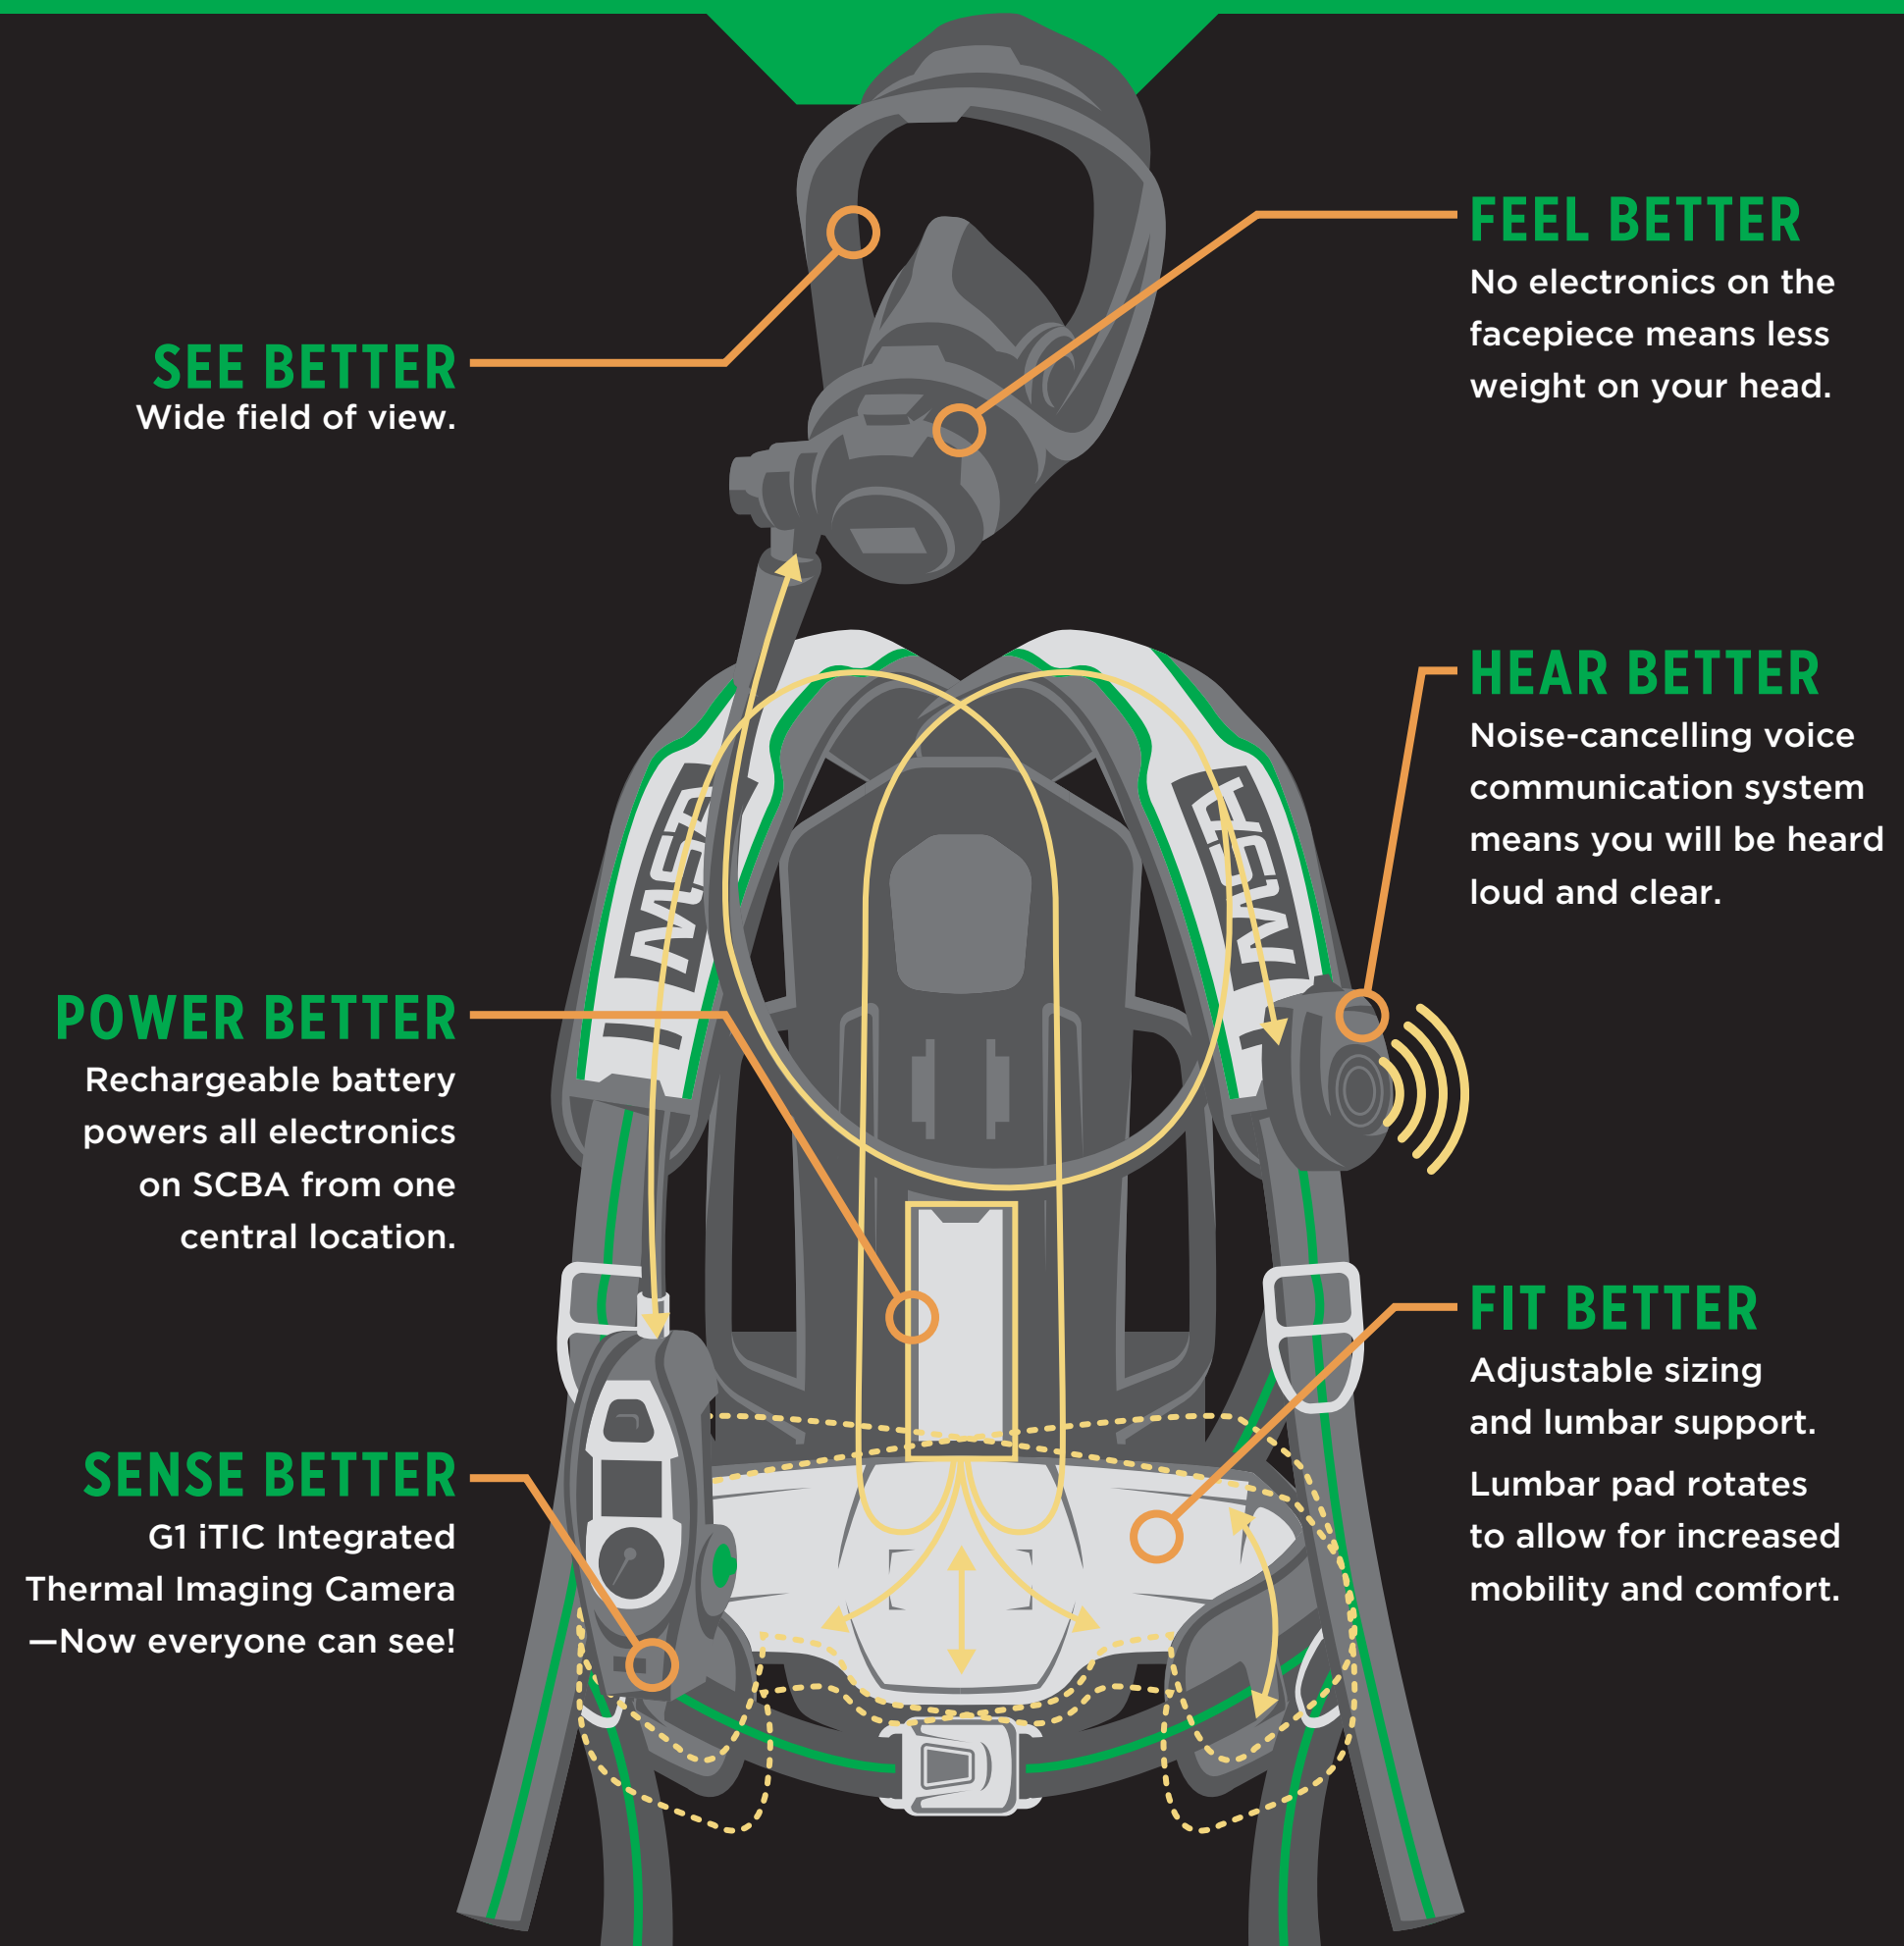

Keep All Your Senses Clear, Even in the Most Dangerous Environments

Real safety is not only about air supply; it's about being able to see, hear, and react to an incredibly risky and quickly changing situation. The G1 SCBA's noise-cancelling voice, integrated TIC, and advanced management features will radically improve situational awareness to help your team make faster, better decisions.

Customize an SCBA to Protect Each Firefighter Against Physical Stress

You need to keep your team physically safe immediately and long term. With no electronic parts on the face piece, a more comfortable, secure fit, and adjustable sizing and lumbar support, your team will be more comfortable, more effective, and will be protected from physical wear and tear.

GIVE YOUR FIREFIGHTERS TOMORROW'S SCBA ON TODAY'S PACK

The G1 SCBA prepares you for the future on the same piece of equipment you buy now. Its integrated technology platform allows electronic capabilities to be added seamlessly to the pack—without having to tack on expensive hardware. A central, rechargeable battery cuts down the need to buy, replace, and monitor alkaline batteries. But most importantly, the entire system is covered by the most complete 15-year warranty in the industry so you can plan and stick to more predictable budgets.