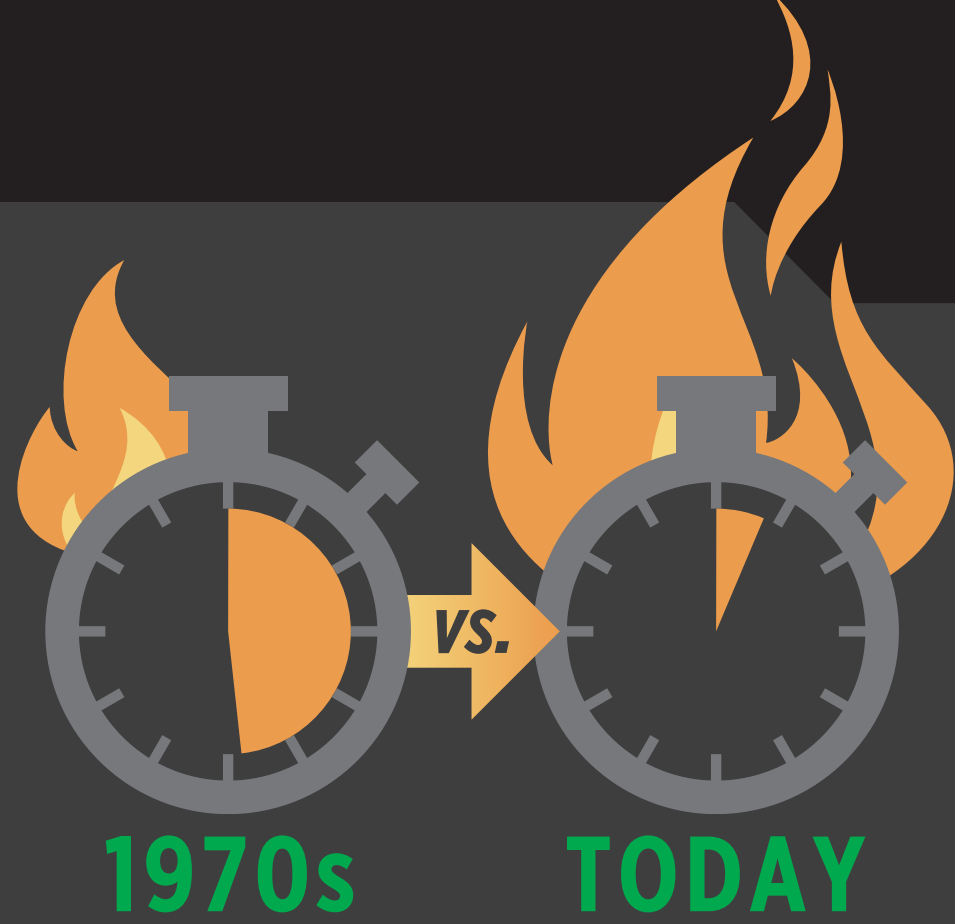

A CHANGING WORLD

THE NATURE OF FIREFIGHTING IS EVOLVING.

Fires are burning hotter and faster, and today's firefighters are being asked to do more with less people and money. When you combine these factors with the technology revolution happening in firefighter protection, the approach to safety gear is taking on new dimensions and challenges.

Time to Flashover in a Legacy Room vs. Modern Room¹

It only takes an average of 3 minutes for a modern room, filled with today's synthetic materials, to flashover, compared to almost 30 minutes for a room with natural materials from the 1970s.

Rate of Firefighters per 1,000 Population in 1991 vs. 2018²

Firefighter numbers are dropping lower than ever before. There were only 3.41 firefighters protecting each 1,000 people in the United States in 2018, compared to 6.22 firefighters in 1991.

Average Rescue Time When Natural Materials Burn in a Home vs. Synthetic Materials³

When structural fires burned natural materials such as wood or cotton, firefighters had an average of 17 minutes of rescue time before victims succumbed to smoke inhalation. Due to modern synthetic construction and furnishing materials, that time is down to four or five minutes.